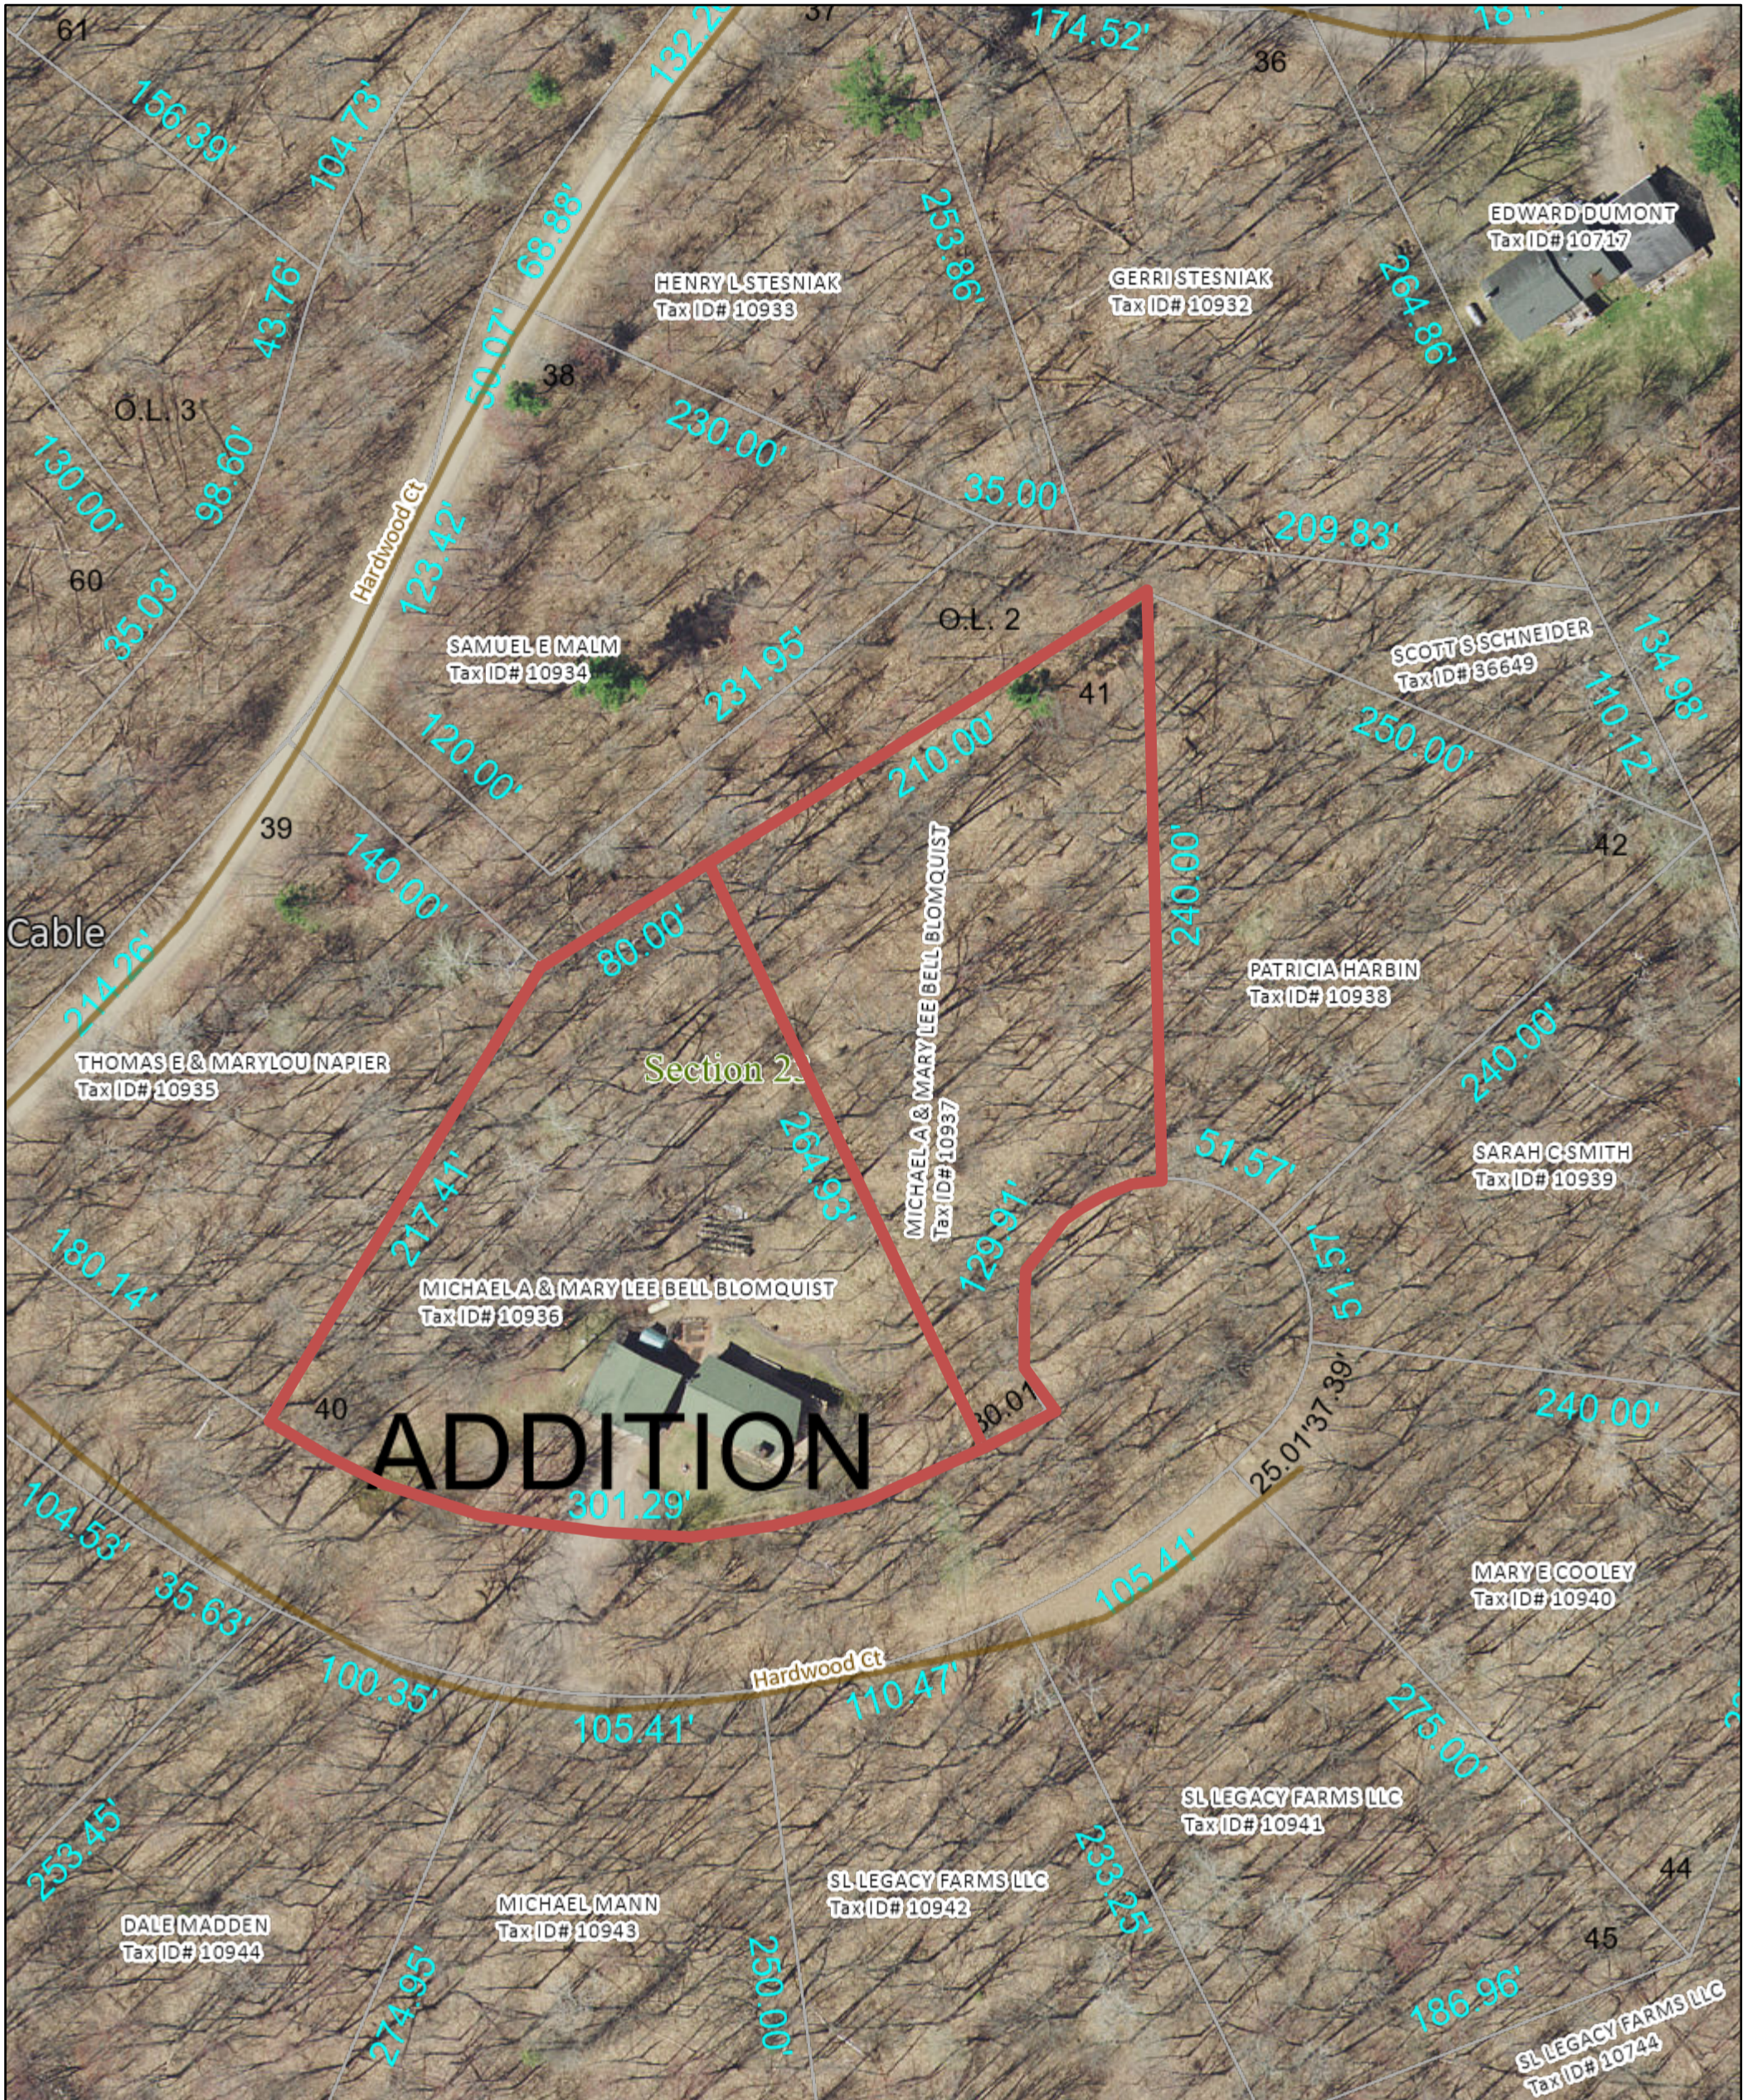

17580 Hardwood Court

5/14/2024, 12:20:39 PM

- Override 1
- Tie Lines
- Meander Lines
- Approximate Parcel Boundary
- Section Lines
- Municipal Boundary
- All Roads
- Town