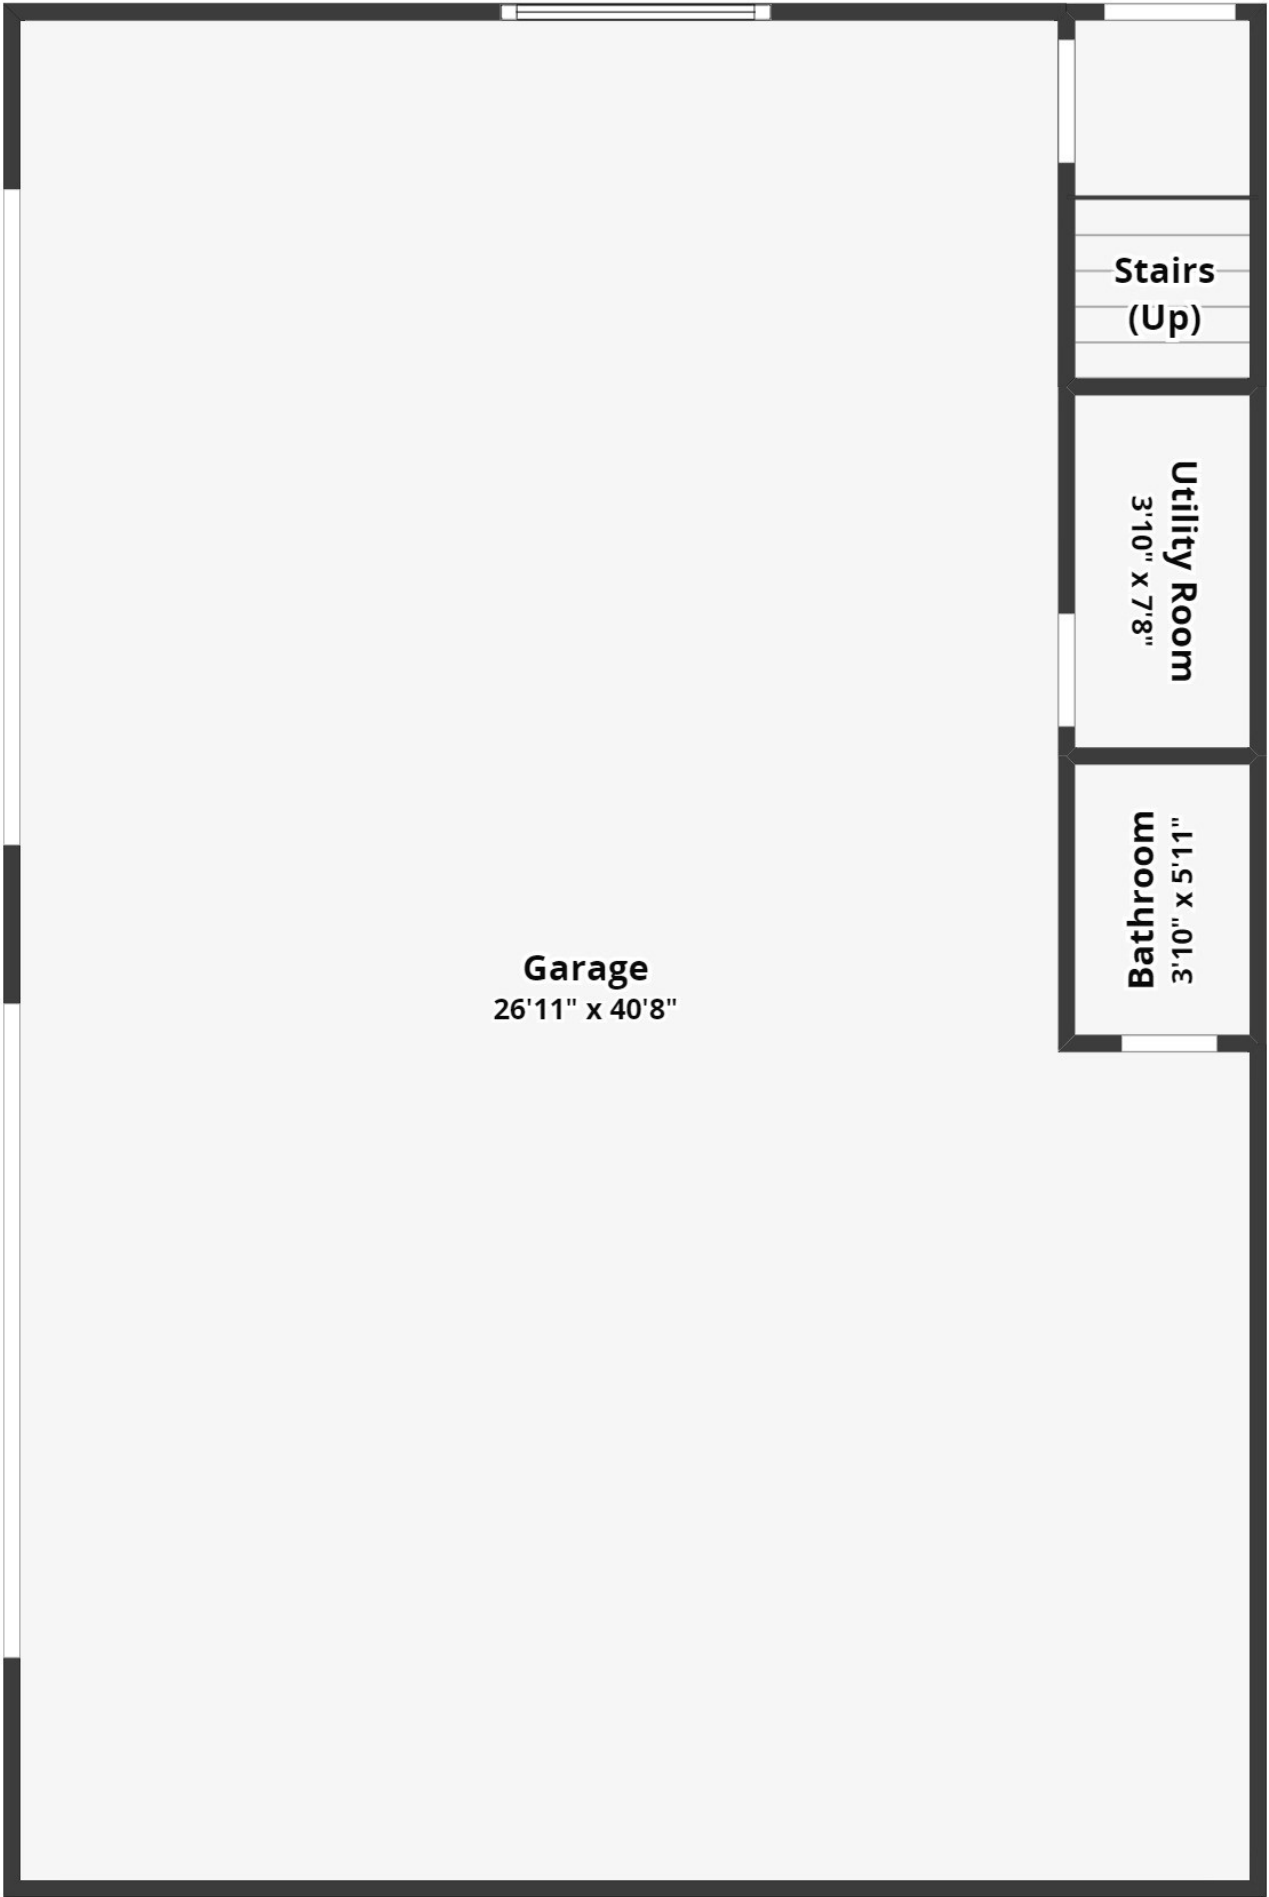

To Home

Garage
26'11" x 40'8"

Stairs
(Up)

Utility Room
3'10" x 7'8"

Bathroom
3'10" x 5'11"