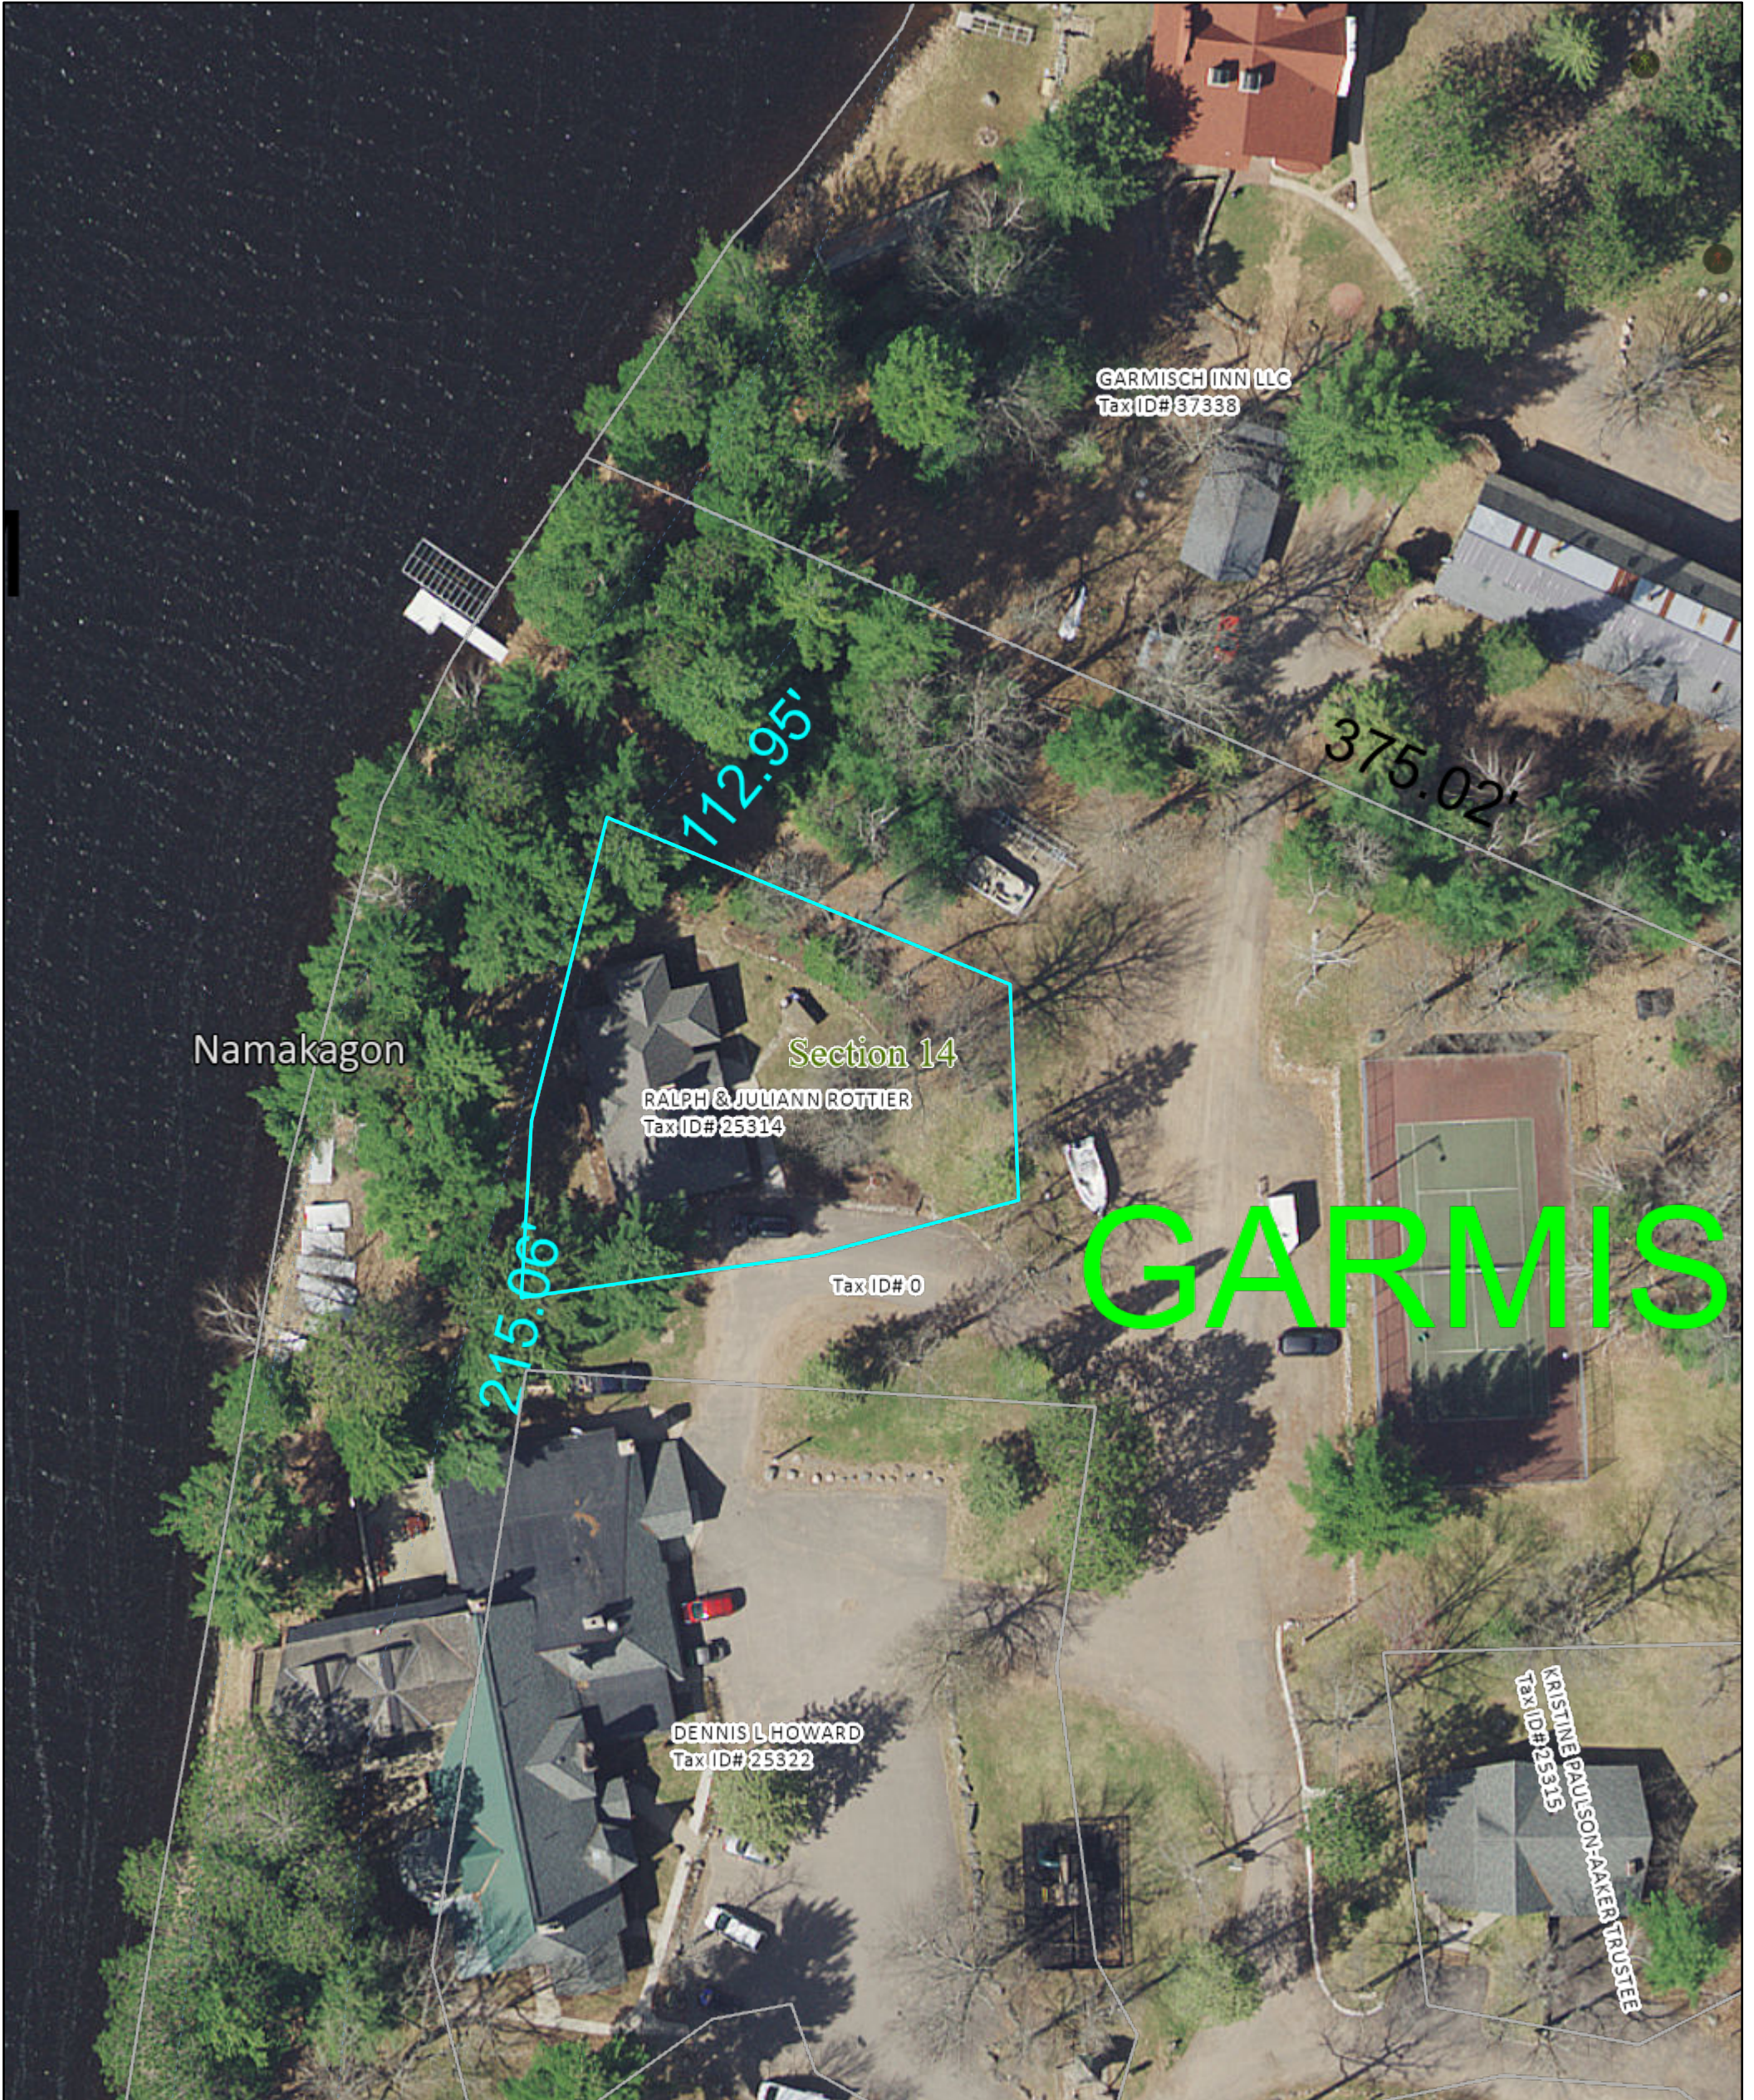

# 23040 Garmisch Road Unit 1

8/14/2024, 10:43:55 AM

- ..... Meander Lines
- Approximate Parcel Boundary
- ▭ Section Lines
- ▭ Municipal Boundary

- Survey Maps
- UnRecorded Map
  - Recorded Map