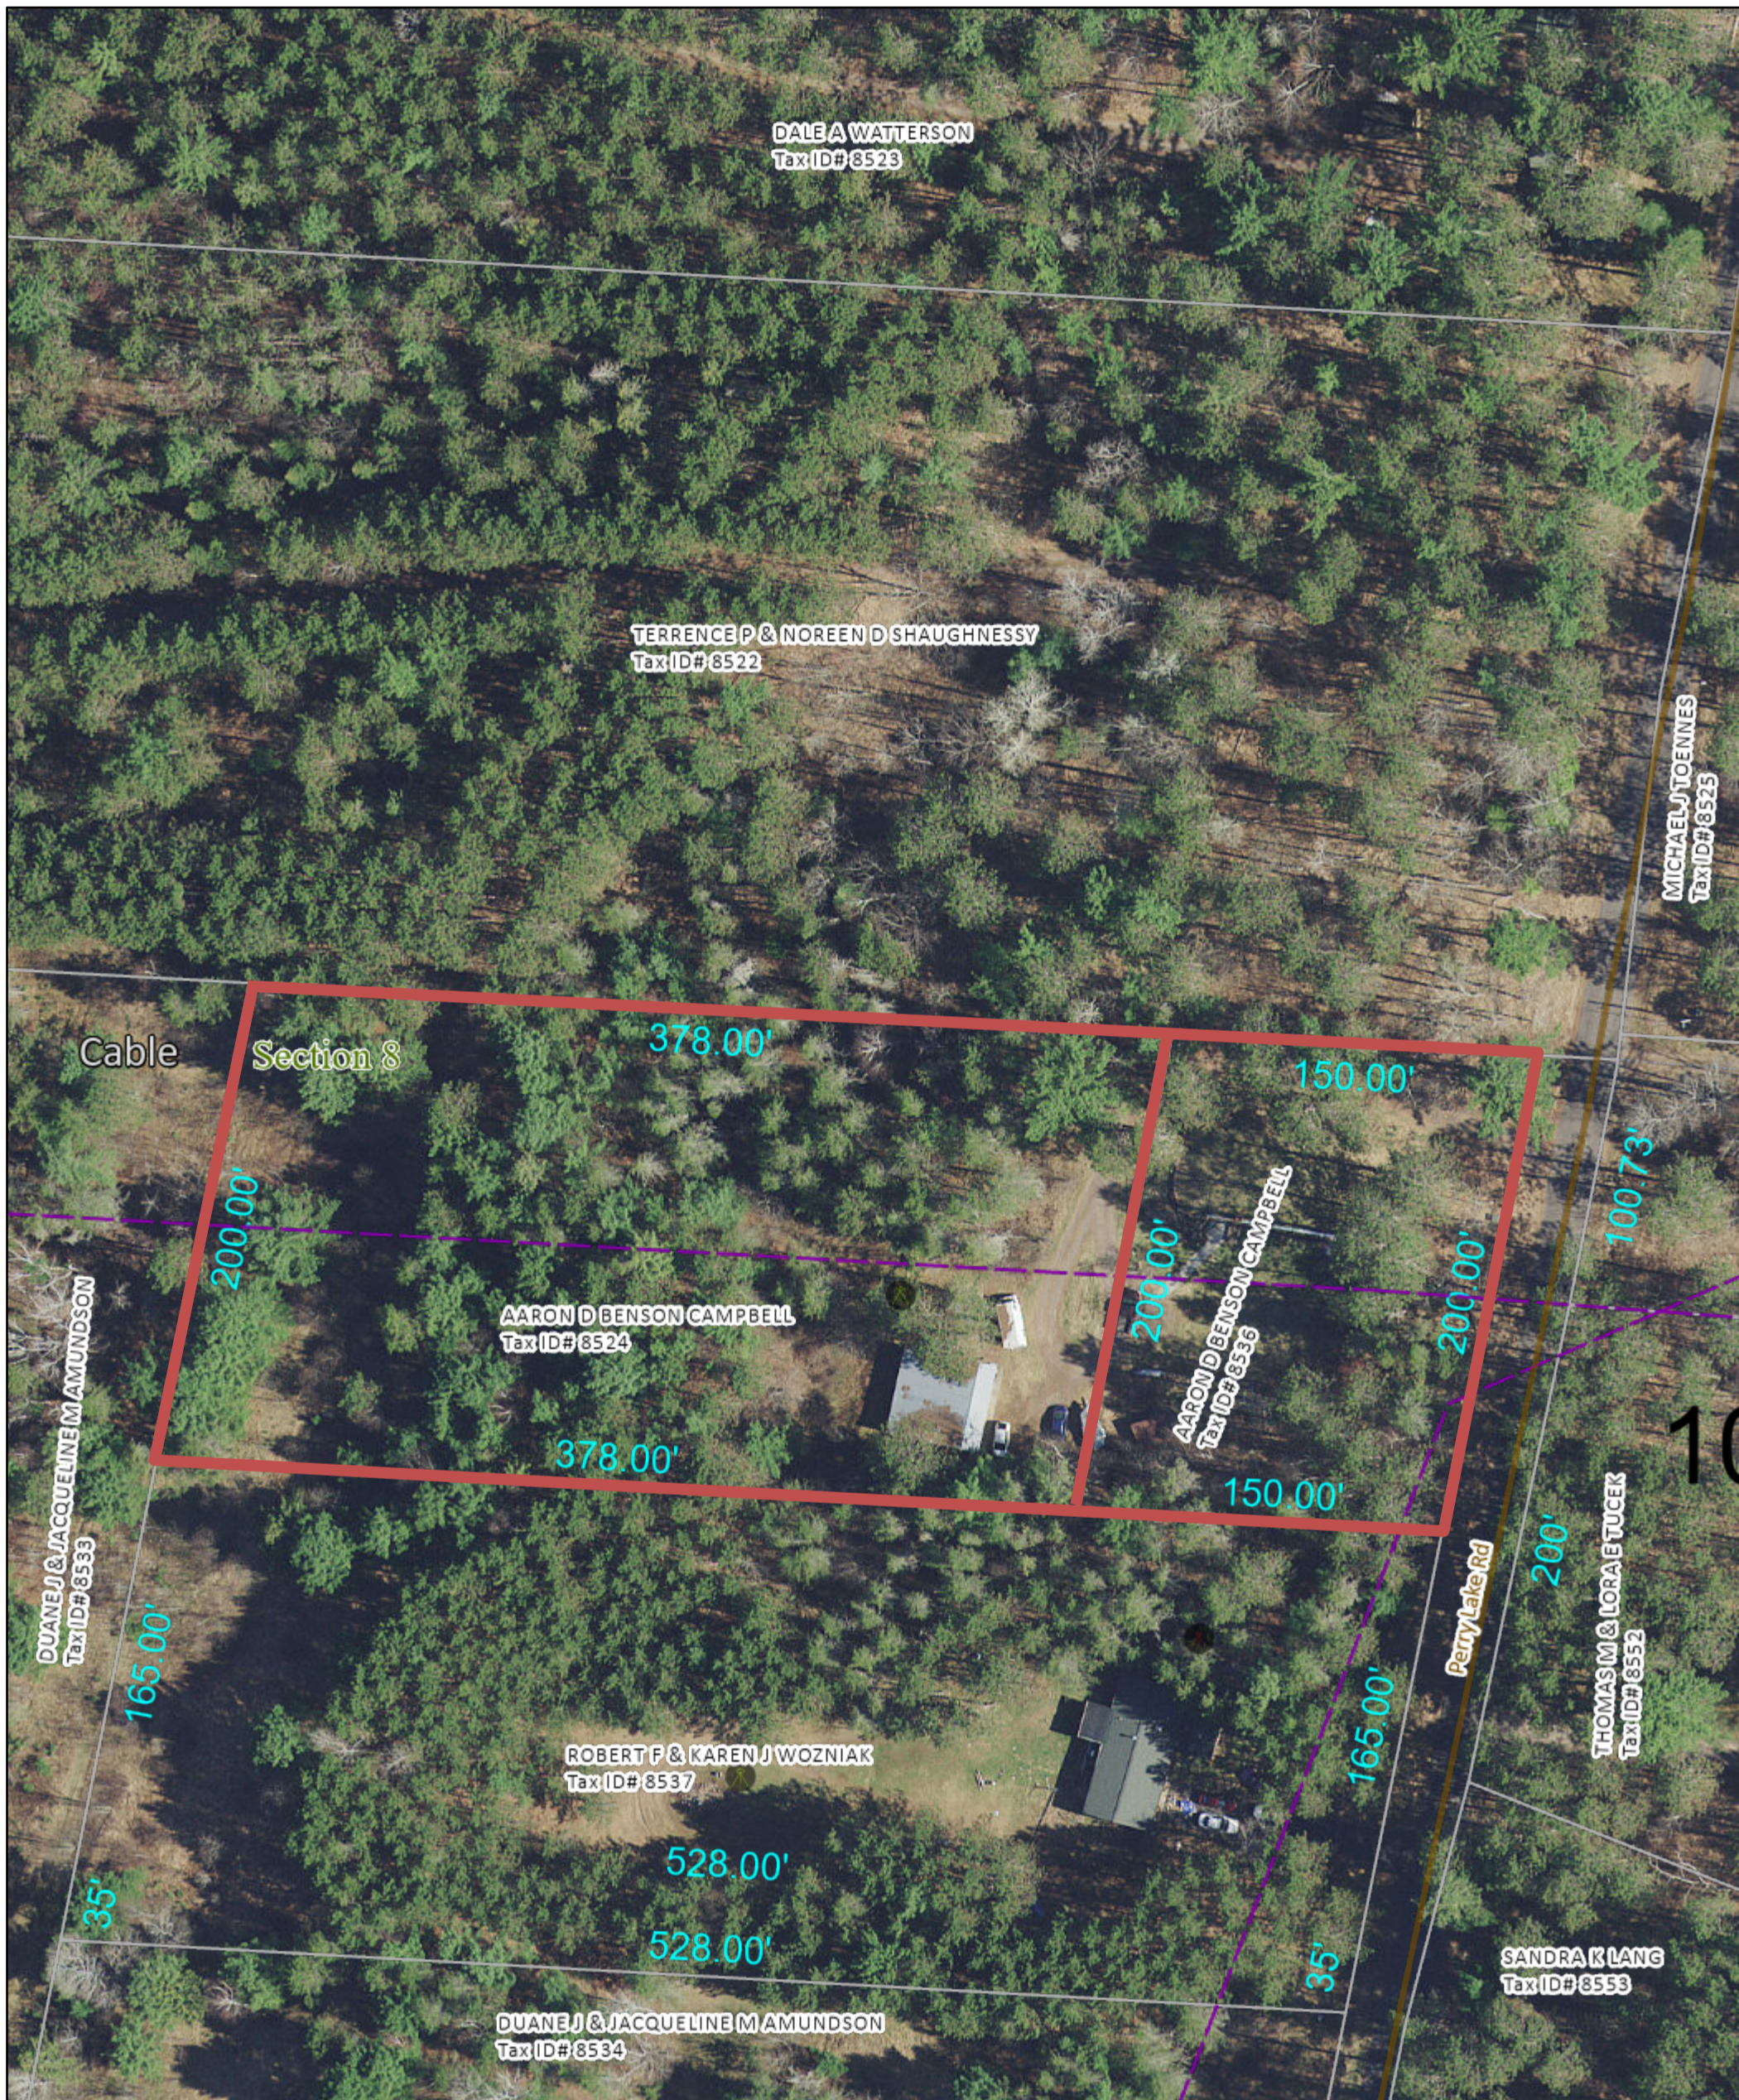

44235 Perry Lake Road

8/29/2024, 12:34:30 PM

- Override 1
- Meander Lines
- Approximate Parcel Boundary
- Section Lines
- Government Lot
- Municipal Boundary
- All Roads
- Town
- Survey Maps
- UnRecorded Map
- Recorded Map