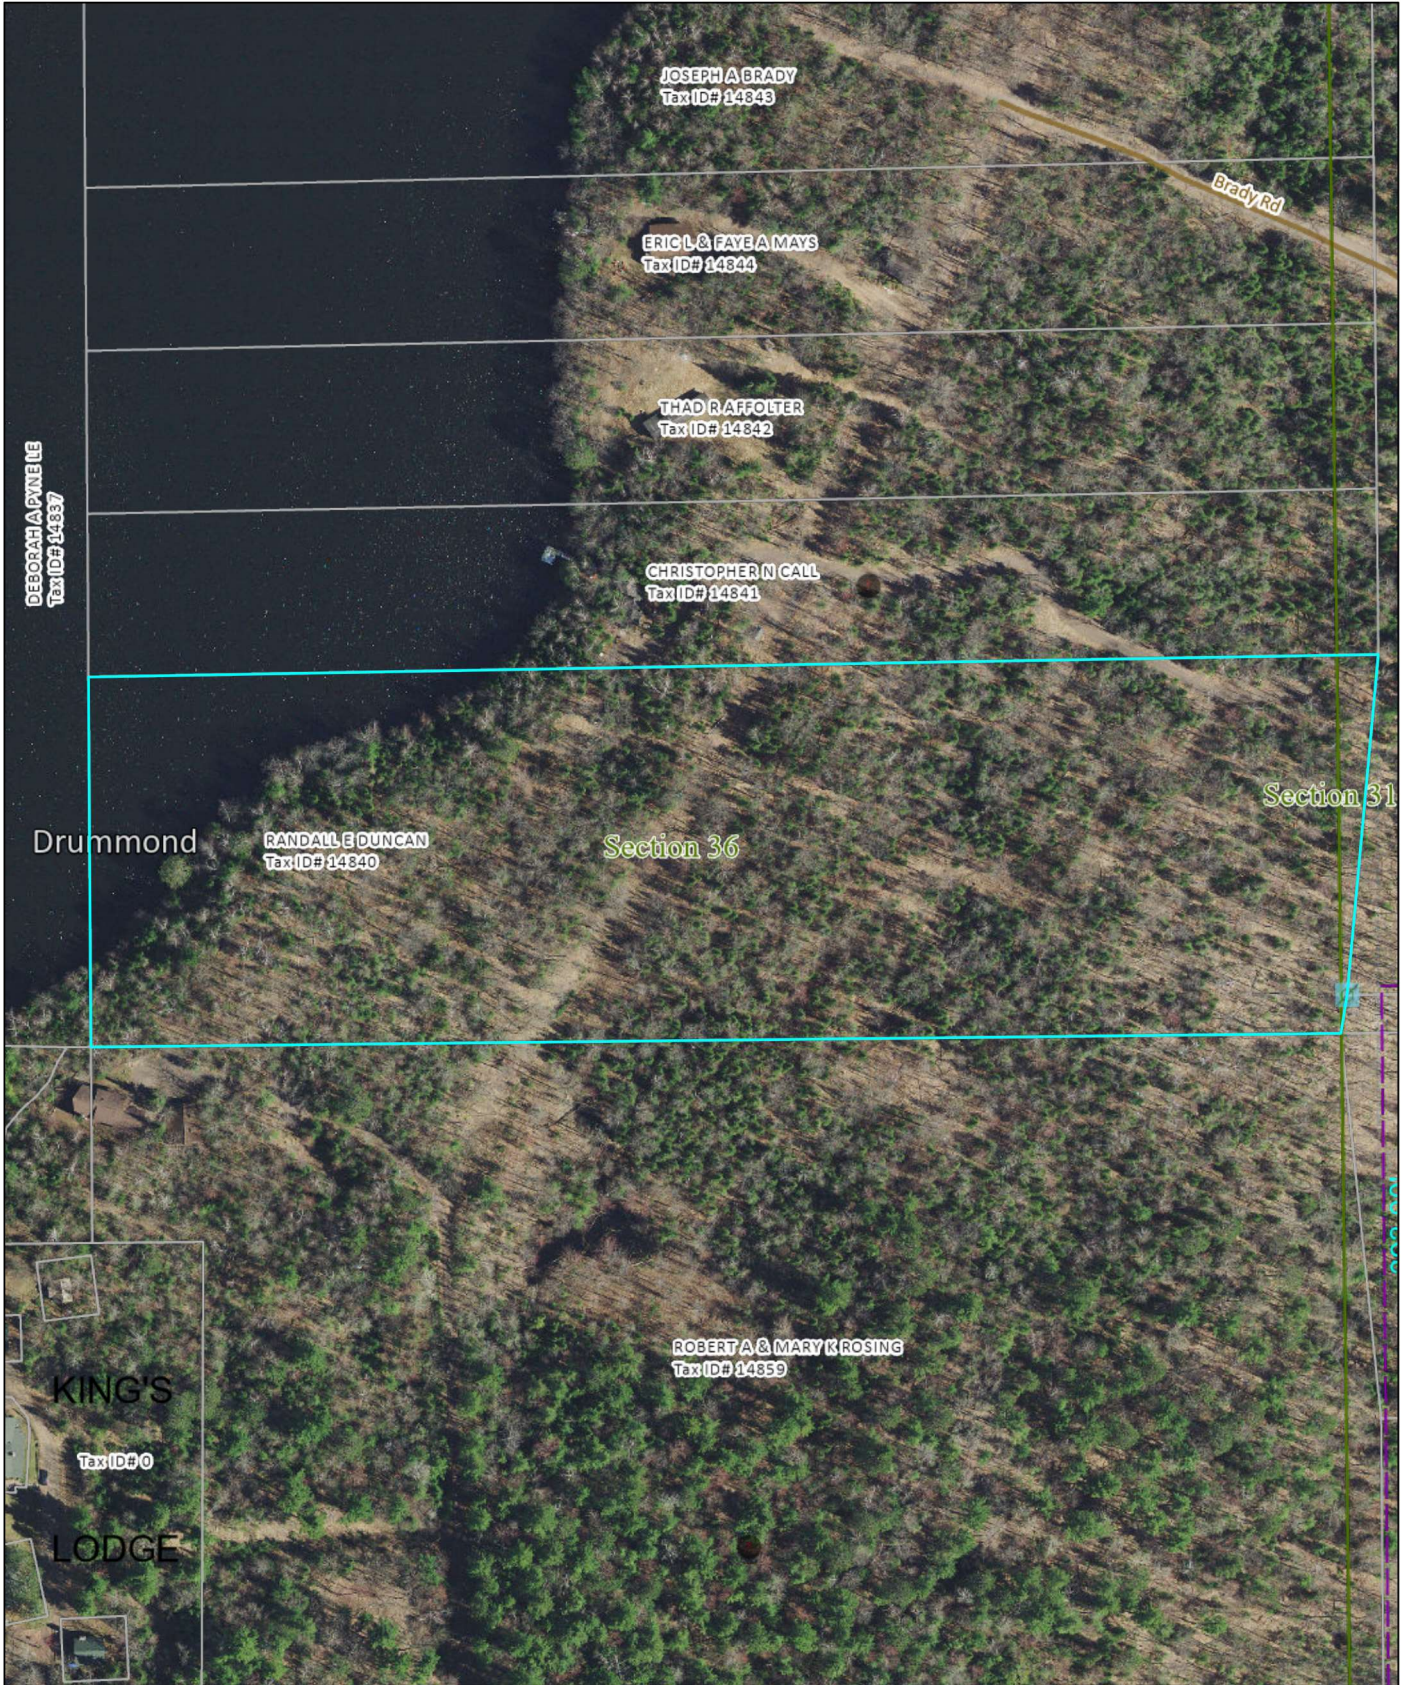

13025 Brady Road

9/11/2024, 1:37:20 PM

- Meander Lines
- Approximate Parcel Boundary
- ▭ Section Lines
- ▭ Government Lot
- ▭ Municipal Boundary
- All Roads
- Town
- Survey Maps
- UnRecorded Map
- Corner Tie Sheets
- ⊗ Section Corner Monument on File