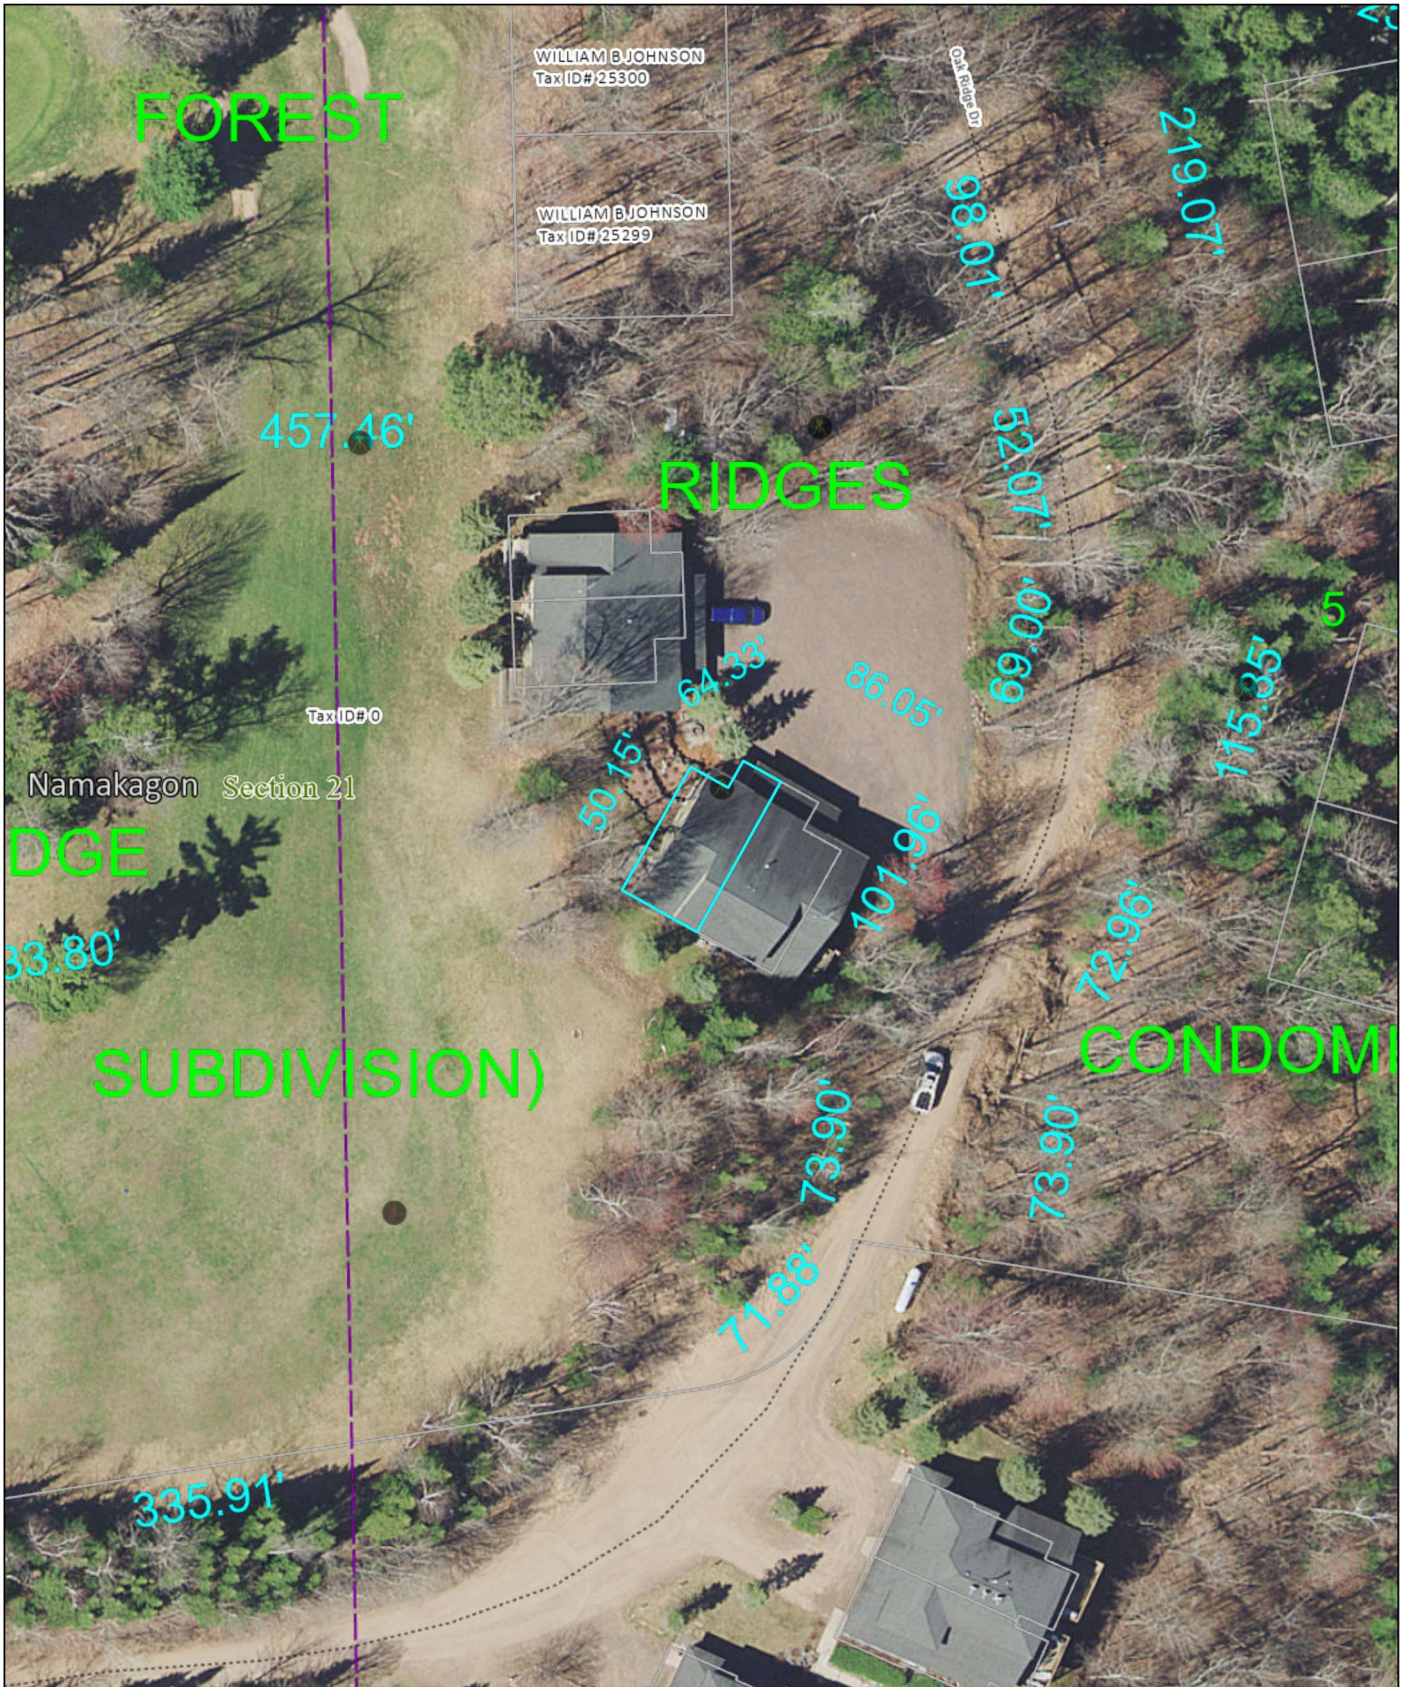

42835 Oak Ridge Drive 682

9/12/2024, 2:44:09 PM

- Meander Lines
- Approximate Parcel Boundary
- Section Lines
- Government Lot
- Municipal Boundary
- All Roads
- Private
- Survey Maps
- UnRecorded Map
- Recorded Map