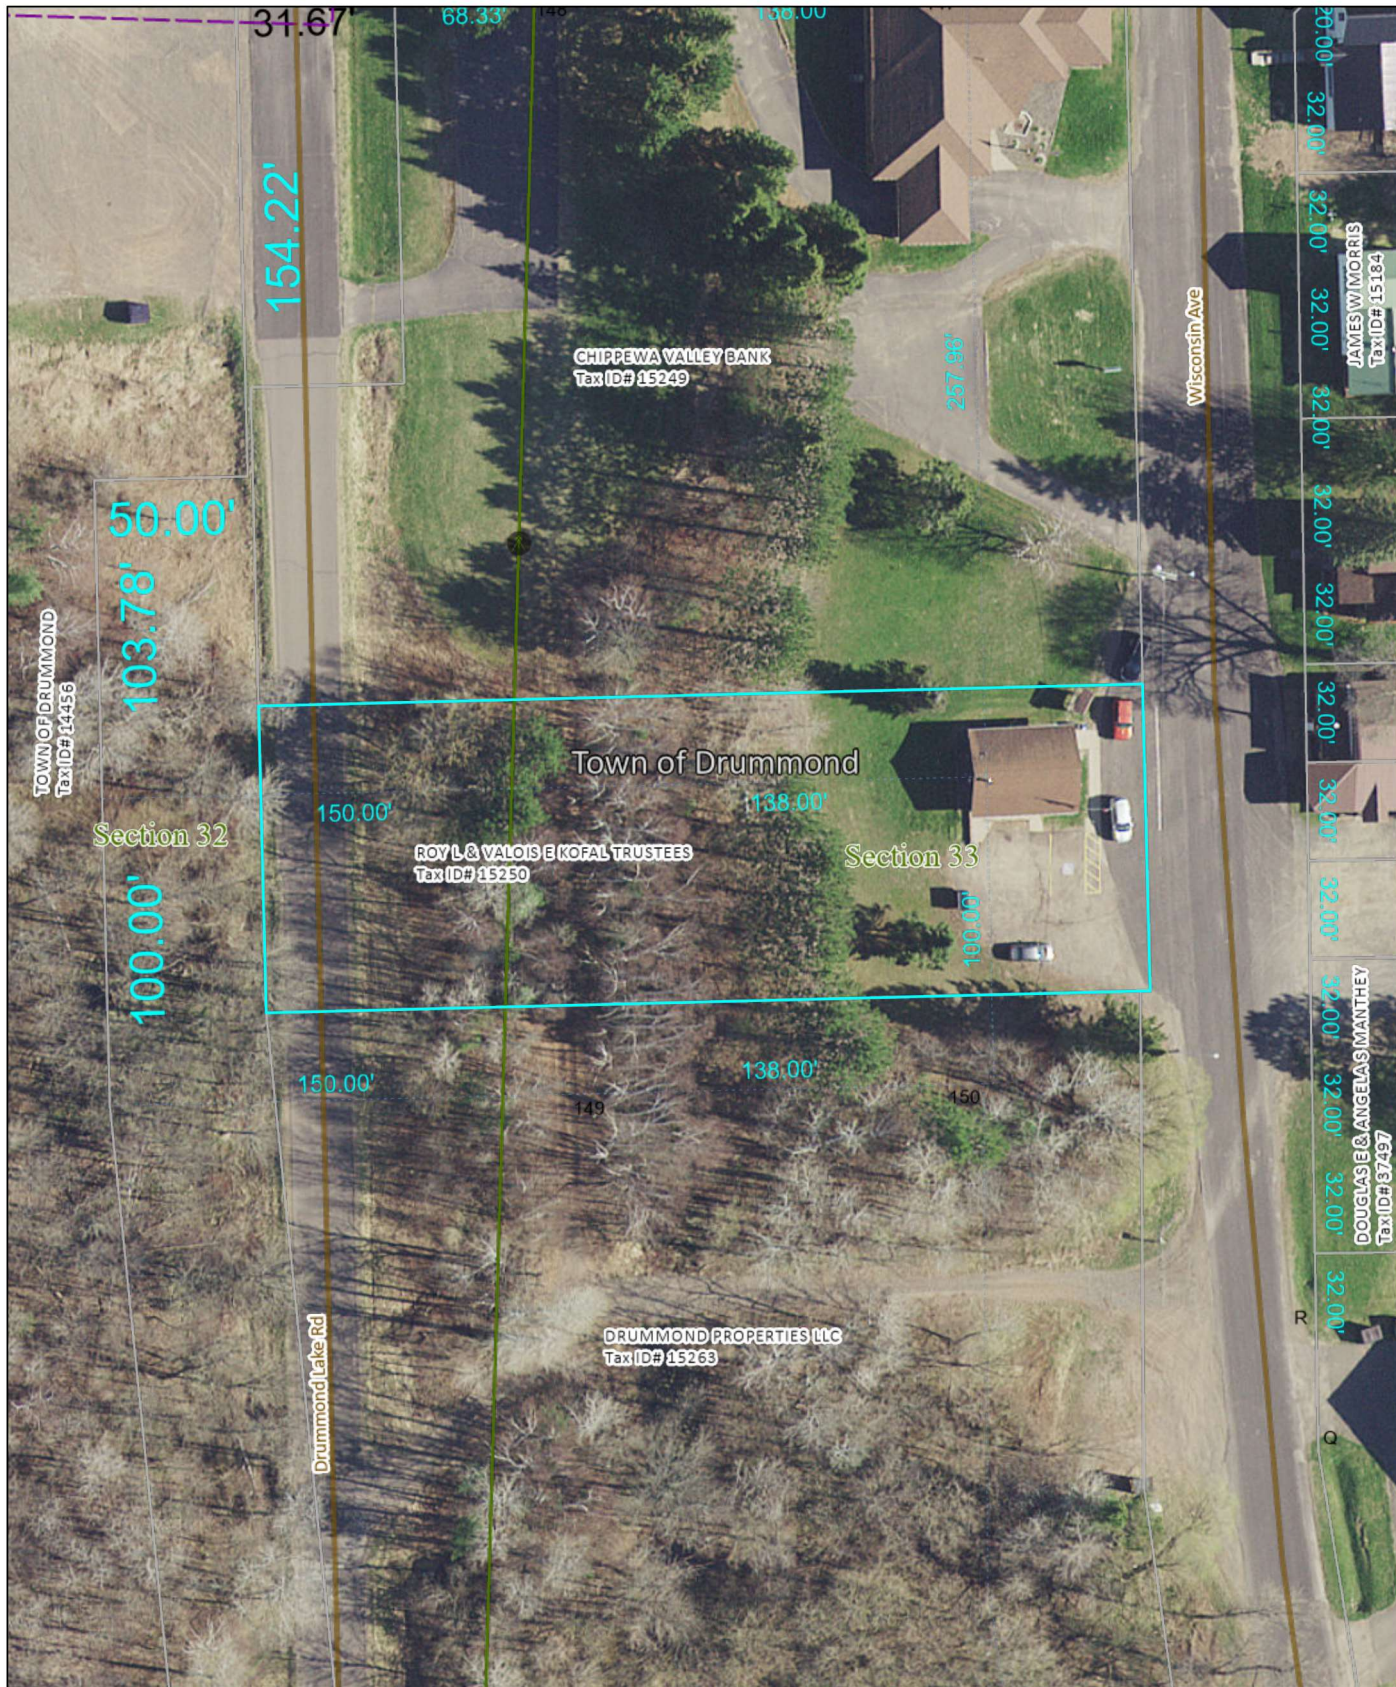

52445 Wisconsin Avenue

10/29/2024, 9:20:22 AM

- Meander Lines
- Approximate Parcel Boundary
- Section Lines
- Government Lot
- Municipal Boundary
- All Roads
- Town
- Survey Maps
- Recorded Map